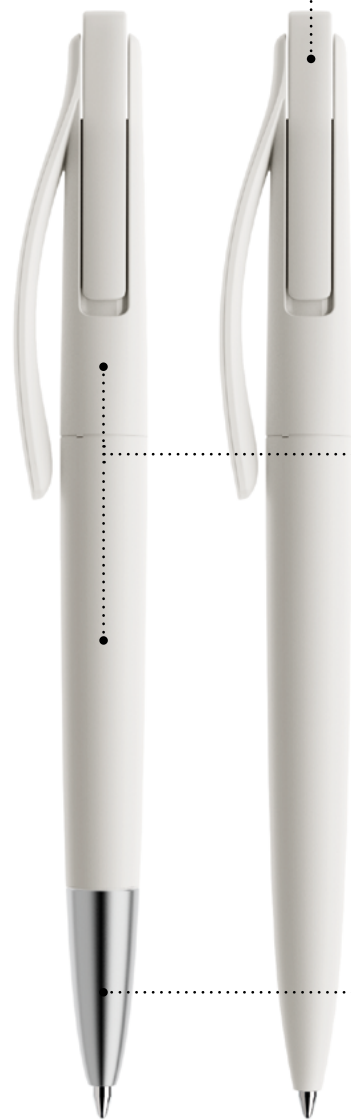

DS2

Personality pens. Swiss made.

prodir®

Print areas

		mm	Inch	Print	Notes
A	Button (right)	30 x 4	1,18 x 0,16	1 colour	-
B	Clip	40 x 8	1,57 x 0,31	6 colours	-
C	Button (left)	30 x 4	1,18 x 0,16	1 colour	-
D	Back cap	40 x 5	1,57 x 0,20	1 colour	Not available for Antibacterial surface
E	Body	30 x 28	1,18 x 1,10	4 colours	-

QR Code's print areas. Each pen can feature only one QR Code.

		mm	Inch	Print	Notes
B	Clip	40 x 8	1,57 x 0,31	2 colours + white layer	-

More info at prodir.com/cloudpens

Product code

1 Writing system

- P Push ball pen

2 Cap

- F Frosted
- T Transparent
- M Matt
- P Polished

2 Cap and body

- F Frosted
- T Transparent
- M Matt
- P Polished

3 Barrel

- F Frosted
- T Transparent
- M Matt
- P Polished

3 Nose cone

- S Satin finish metal
- C Chrome finish metal

4 Button

- F Frosted
- T Transparent
- M Matt
- P Polished

Button

Cap, body and barrel

Metal nose cone

Refills

Standard Floating Ball® lead free 1.0 mm
All Prodir pens are refillable.

Configure your pen at prodir.com