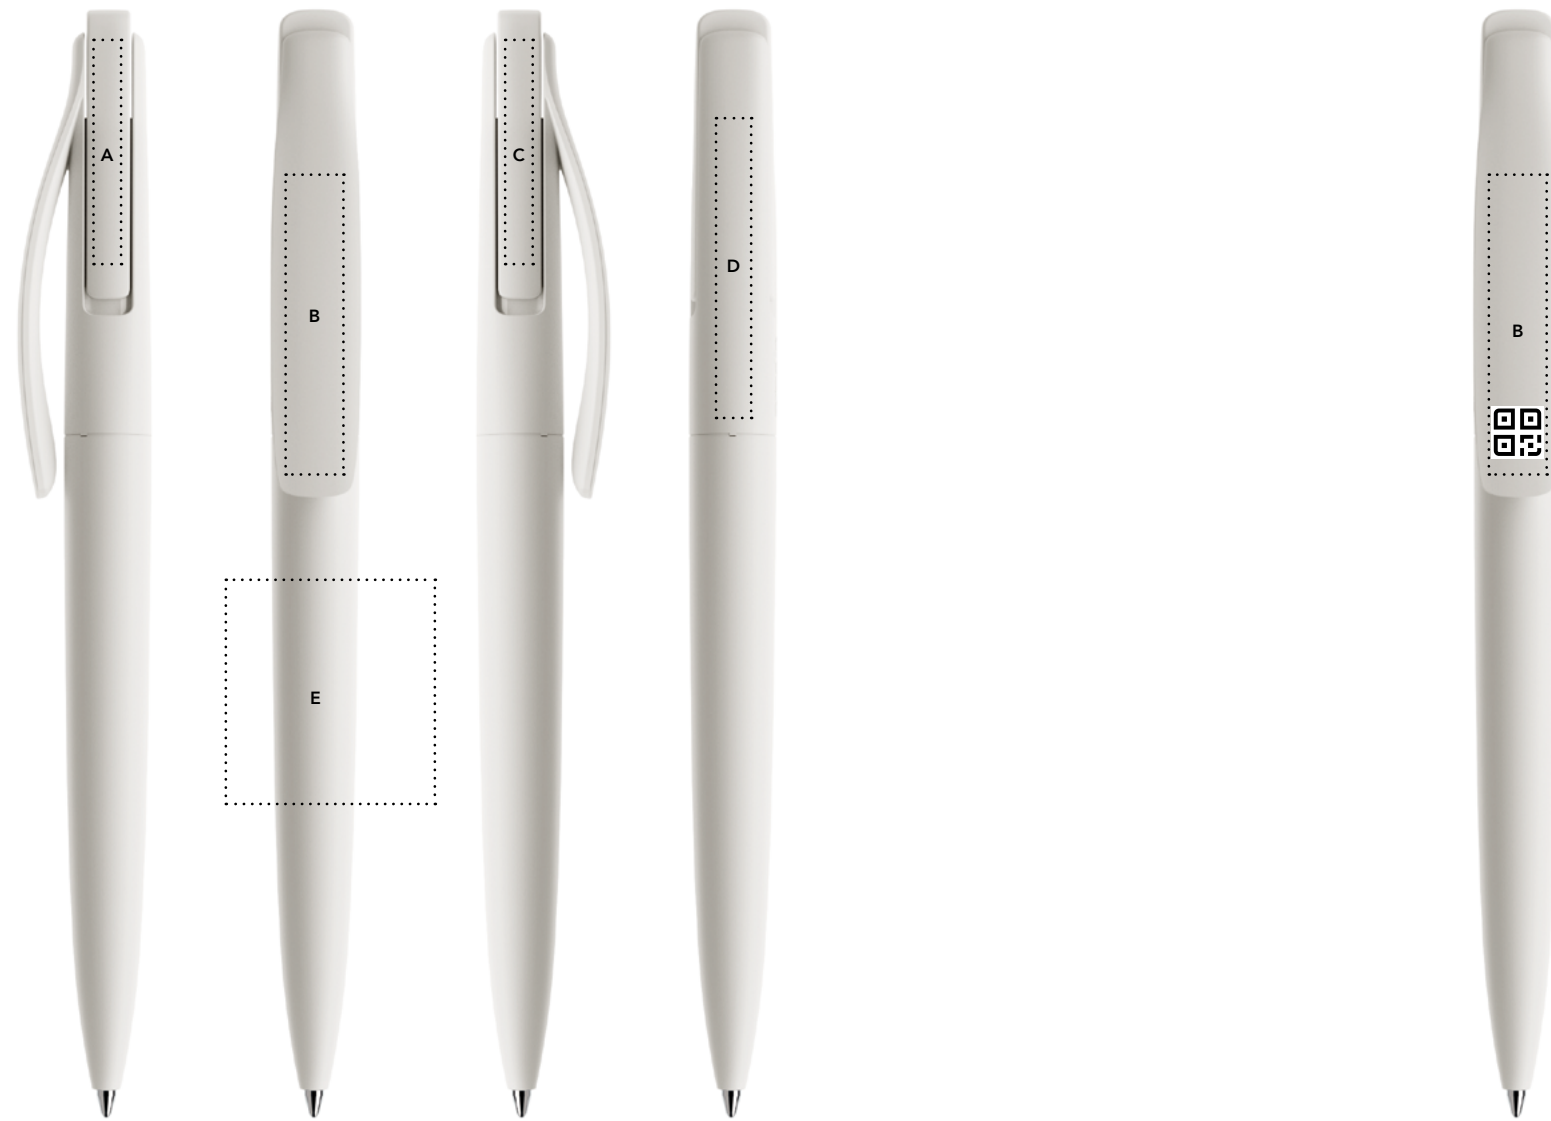

DS2

Personality pens. Swiss made.

prodir®

Print areas

		mm	Inch	Print	Notes
A	Button (right)	30 x 4	1,18 x 0,16	1 colour	-
B	Clip	40 x 8	1,57 x 0,31	6 colours	-
C	Button (left)	30 x 4	1,18 x 0,16	1 colour	-
D	Back cap	40 x 5	1,57 x 0,20	1 colour	Not available for Antibacterial surface
E	Body	30 x 28	1,18 x 1,10	4 colours	-

QR Code's print areas. Each pen can feature only one QR Code.

		mm	Inch	Print	Notes
B	Clip	40 x 8	1,57 x 0,31	2 colours + white layer	-

More info at prodir.com/cloudpens

Product code

1 Writing system

- P Push ball pen

2 Cap

- F Frosted
- T Transparent
- M Matt
- P Polished

2 Cap and body

- F Frosted
- T Transparent
- M Matt
- P Polished

3 Barrel

- F Frosted
- T Transparent
- M Matt
- P Polished

3 Nose cone

- S Satin finish metal
- C Chrome finish metal

4 Button

- F Frosted
- T Transparent
- M Matt
- P Polished

Button

Cap, body and barrel

Metal nose cone

Refills

Standard Floating Ball® lead free 1.0 mm
All Prodir pens are refillable.

Configure your pen at prodir.com