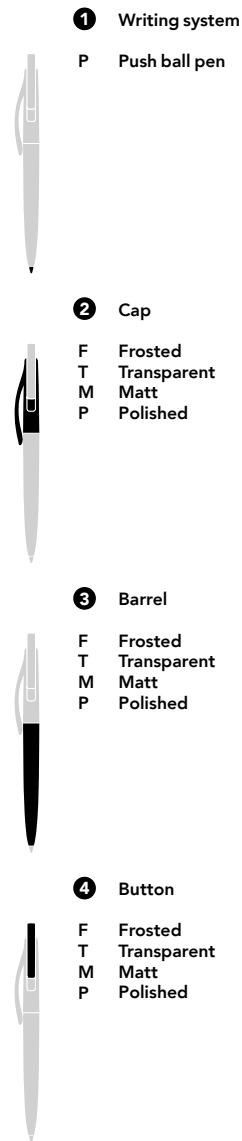

DS2

Personality pens. Swiss made.

prodir®

Print areas

		mm	Inch	Print	Notes
A	Button (right)	30 x 4	1,18 x 0,16	1 colour	-
B	Clip	40 x 8	1,57 x 0,31	6 colours	-
C	Button (left)	30 x 4	1,18 x 0,16	1 colour	-
D	Back cap	40 x 5	1,57 x 0,20	1 colour	Not available for Antibacterial surface
E	Body	30 x 28	1,18 x 1,10	4 colours	-

QR Code's print areas. Each pen can feature only one QR Code.

		mm	Inch	Print	Notes
B	Clip	40 x 8	1,57 x 0,31	2 colours + white layer	-

More info at prodir.com/cloudpens

Product code

1 Writing system

- P Push ball pen

2 Cap

- F Frosted
- T Transparent
- M Matt
- P Polished

2 Cap and body

- F Frosted
- T Transparent
- M Matt
- P Polished

3 Barrel

- F Frosted
- T Transparent
- M Matt
- P Polished

3 Nose cone

- S Satin finish metal
- C Chrome finish metal

4 Button

- F Frosted
- T Transparent
- M Matt
- P Polished

Button

Cap, body and barrel

Metal nose cone

Refills

Standard Floating Ball® lead free 1.0 mm
All Prodir pens are refillable.

Configure your pen at prodir.com