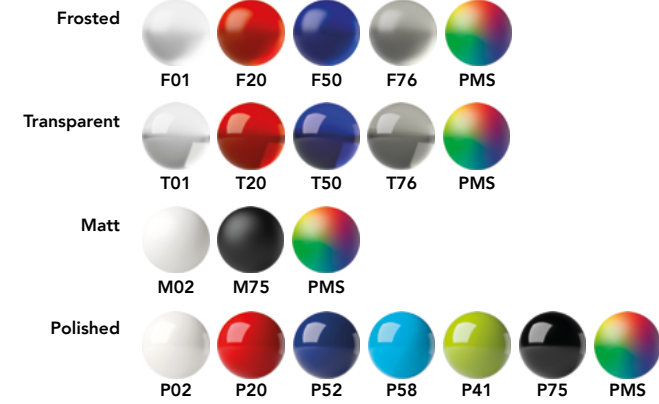

4 Button

- F Frosted
- T Transparent
- M Matt
- P Polished

Button

Cap, body and barrel

Metal nose cone

Refills

Standard Floating Ball® lead free 1.0 mm
All Prodir pens are refillable.

Configure your pen at prodir.com

Minimum order quantity
500 pens
For PMS starting from 10.000 pieces

antibacterial

Antibacterial Protection available for all colours and surfaces starting from 10.000 pcs.
Not available for Soft touch, Varnished, Biotic, Shell, Stone and Metal surfaces.