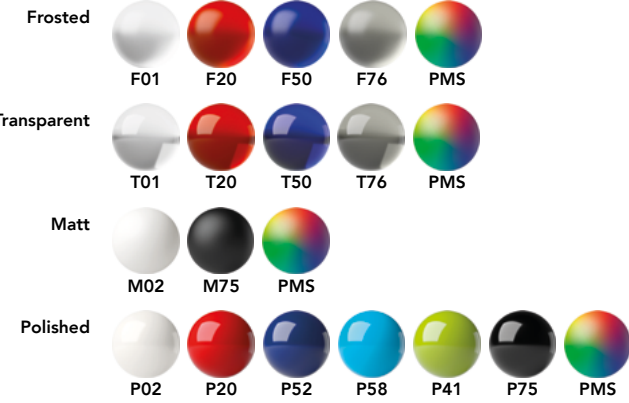

QR Code's print areas. Each pen can feature only one QR Code.

		mm	Inch	Print	Notes
B	Clip	40 x 8	1,57 x 0,31	2 colours + white layer	-

More info at prodir.com/cloudpens

Product code

1 Writing system

- P Push ball pen

2 Cap

- F Frosted
- T Transparent
- M Matt
- P Polished

2 Cap and body

- F Frosted
- T Transparent
- M Matt
- P Polished

3 Barrel

- F Frosted
- T Transparent
- M Matt
- P Polished

3 Nose cone

- S Satin finish metal
- C Chrome finish metal

4 Button

- F Frosted
- T Transparent
- M Matt
- P Polished

Button

Cap, body and barrel

Metal nose cone

Refills

Standard Floating Ball® lead free 1.0 mm
All Prodir pens are refillable.

Configure your pen at prodir.com

Minimum order quantity
500 pens
For PMS starting from 10.000 pieces

antibacterial

Antibacterial Protection available for all colours and surfaces starting from 10.000 pcs.
Not available for Soft touch, Varnished, Biotic, Shell, Stone and Metal surfaces.