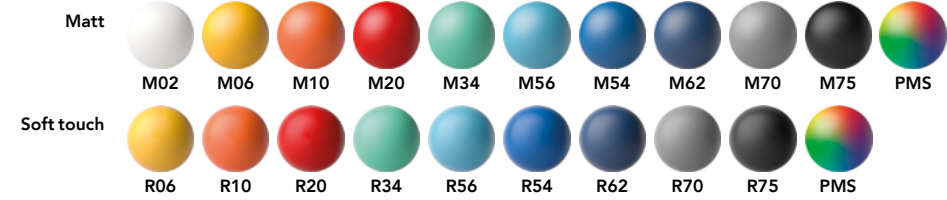

# DS4

Personality pens. Swiss made.

**prodir**®

**Print areas**

		mm	Inch	Print	Notes
A	Clip	44 x 8	1,73 x 0,31	6 colours	-
B	Back side (right)	42 x 6	1,65 x 0,24	2 colours	Not available for Antibacterial surface
C	Back side (left)	42 x 6	1,65 x 0,24	2 colours	-

More info at [prodir.com/cloudpens](https://prodir.com/cloudpens)

Product code

① ② ③ ④

① Writing system

P Push ball pen

② Body

M Matt  
R Soft touch

③ Nose cone

M Matt  
R Soft touch

④ Button

P Polished  
Y Galvanized satin  
Z Galvanized chrome

Button

Clip

Body and nose cone

Refills

Standard Floating Ball® lead free 1.0 mm  
All Prodir pens are refillable.