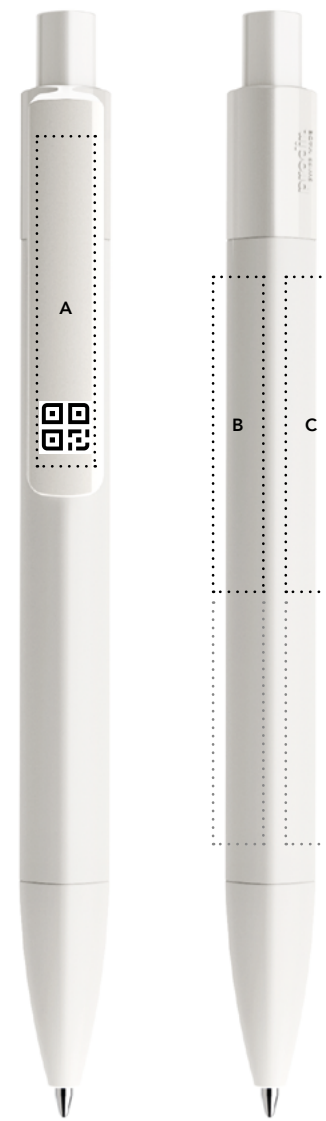

# DS4

Personality pens. Swiss made.

**prodir**®

**Print areas**

		mm	Inch	Print	Notes
A	Clip	44 x 8	1,73 x 0,31	6 colours	-
B	Back side (right)	42 x 6	1,65 x 0,24	2 colours	Not available for Antibacterial surface
C	Back side (left)	42 x 6	1,65 x 0,24	2 colours	-

**QR Code's print areas. Each pen can feature only one QR Code.**

		mm	Inch	Print	Notes
A	Clip	44 x 8	1,73 x 0,31	2 colours + white layer	-
B	Back side (right)	42 x 7	1,65 x 0,28	2 colours + white layer	Soft touch version 1 colour + white layer
C	Back side (left)	42 x 7	1,65 x 0,28	2 colours + white layer	Soft touch version 1 colour + white layer

More info at [prodir.com/cloudpens](https://prodir.com/cloudpens)

Product code

① ② ③ ④

① Writing system

P Push ball pen

② Body

M Matt  
R Soft touch

③ Nose cone

M Matt  
R Soft touch

④ Button

P Polished  
Y Galvanized satin  
Z Galvanized chrome

Button

Clip

Body and nose cone

Refills

Standard Floating Ball® lead free 1.0 mm  
All Prodir pens are refillable.