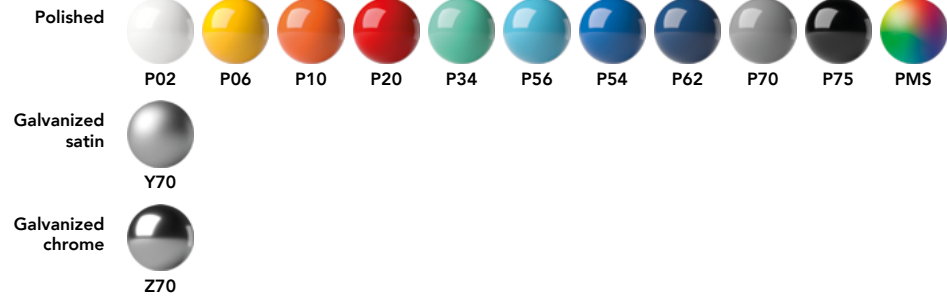

More info at [prodir.com/cloudpens](https://prodir.com/cloudpens)

Product code

① ② ③ ④

① Writing system

P Push ball pen

② Body

M Matt  
R Soft touch

③ Nose cone

M Matt  
R Soft touch

④ Button

P Polished  
Y Galvanized satin  
Z Galvanized chrome

Button

Clip

Body and nose cone

Refills

Standard Floating Ball® lead free 1.0 mm  
All Prodir pens are refillable.

Configure your pen at [prodir.com](http://prodir.com)

**Minimum order quantity**  
500 pens  
For PMS starting from 5.000 pieces

**antibacterial**  
Antibacterial Protection available for all colours and surfaces starting from 5.000 pcs.  
Not available for Soft touch, Varnished, Biotic, Shell, Stone and Metal surfaces.