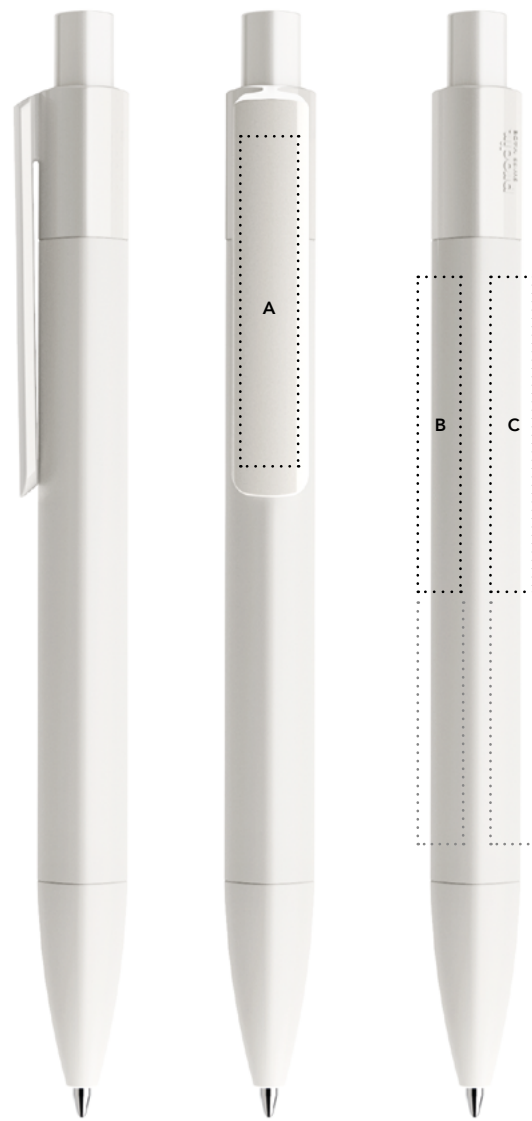

# DS4

Personality pens. Swiss made.

**prodir**®

**Print areas**

		mm	Inch	Print	Notes
A	Clip	44 x 8	1,73 x 0,31	6 colours	-
B	Back side (right)	42 x 6	1,65 x 0,24	2 colours	Not available for Antibacterial surface
C	Back side (left)	42 x 6	1,65 x 0,24	2 colours	-

**QR Code's print areas. Each pen can feature only one QR Code.**

		mm	Inch	Print	Notes
A	Clip	44 x 8	1,73 x 0,31	2 colours + white layer	-
B	Back side (right)	42 x 7	1,65 x 0,28	2 colours + white layer	Soft touch version 1 colour + white layer
C	Back side (left)	42 x 7	1,65 x 0,28	2 colours + white layer	Soft touch version 1 colour + white layer

More info at [prodir.com/cloudpens](https://prodir.com/cloudpens)

Product code

① ② ③ ④

① Writing system

P Push ball pen

② Body

M Matt  
R Soft touch

③ Nose cone

M Matt  
R Soft touch

④ Button

P Polished  
Y Galvanized satin  
Z Galvanized chrome

Button

Clip

Body and nose cone

Refills

Standard Floating Ball® lead free 1.0 mm  
All Prodir pens are refillable.