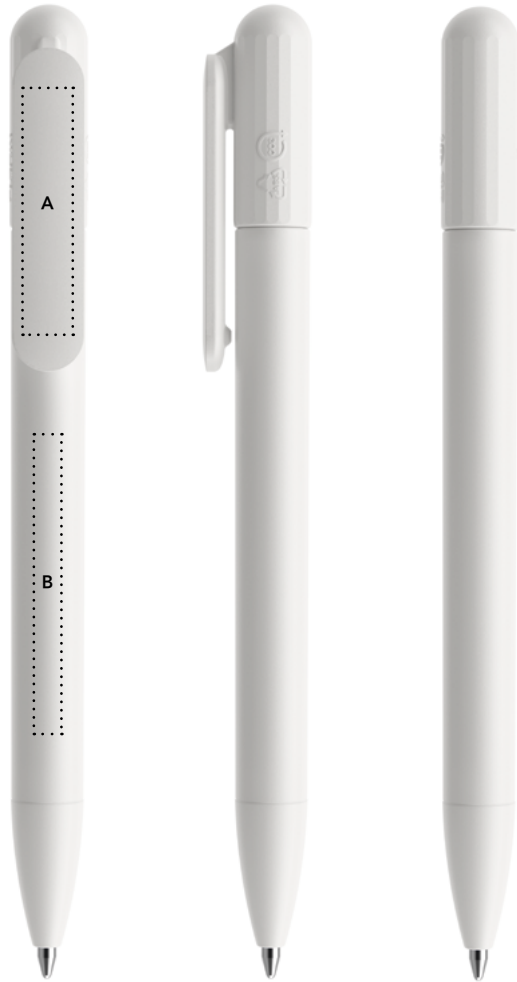

DS6S

Personality pens. Swiss made.

prodir®

Print areas

| | | mm | Inch | Print | Notes |
|---|------|--------|-------------|-----------|-------|
| A | Clip | 33 x 7 | 1,30 x 0,28 | 6 colours | - |
| B | Body | 40 x 4 | 1,57 x 0,16 | 2 colours | - |

QR Code's print areas. Each pen can feature only one QR Code.

| | | mm | Inch | Print | Notes |
|---|------|--------|-------------|-------------------------|-------|
| A | Clip | 33 x 7 | 1,30 x 0,28 | 2 colours + white layer | - |

More info at prodir.com/cloudservices

Product code

① ② ③

① Writing system

T Twist ball pen

② Cap and body

M Matt

③ Nose cone

M Matt

Cap, body and nose cone

Matt

Designer's choice (Starting from 500 pieces)

Matt

M2023

Refills

Standard Floating Ball® lead free 1.0 mm
All Prodir pens are refillable.