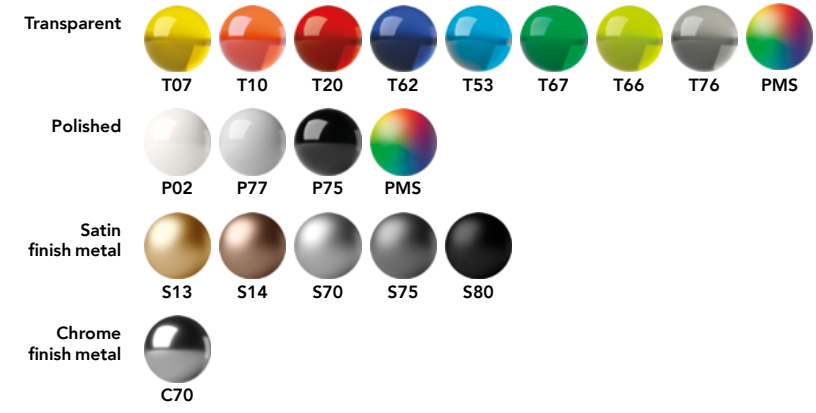

Product code

1 2 3 4

Button