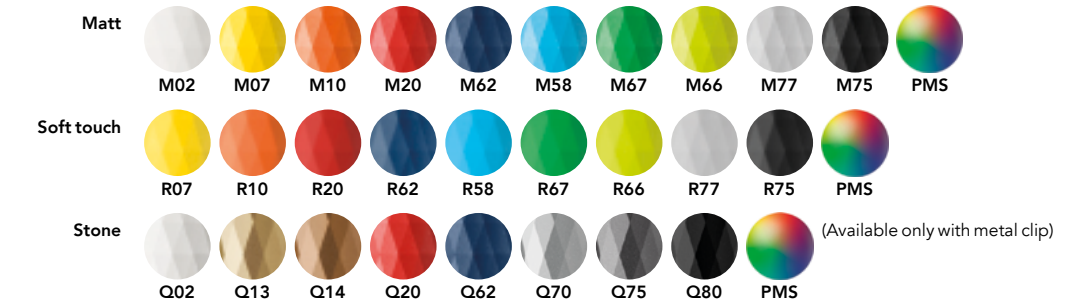

# QS01

Personality pens. Swiss made.

**prodir**®

**Print areas**

		mm	Inch	Print	Notes
A	Curved clip	36 x 7	1,41 x 0,28	6 colours	-
A1	Flat clip	40 x 7	1,57 x 0,28	6 colours	-
A2	Metal clip	35 x 7	1,38 x 0,28	4 colours	Pad printing or laser engraving

**QR Code's print areas. Each pen can feature only one QR Code.**

		mm	Inch	Print	Notes
A	Curved clip	36 x 7	1,41 x 0,28	2 colours + white layer	-
A1	Flat clip	40 x 7	1,57 x 0,28	2 colours + white layer	-

1 Writing system

P Push ball pen

2 Body

M Matt  
R Soft touch  
Q Stone

3 Clip

T Transparent  
P Polished  
S Satin finish metal

4 Button

T Transparent  
P Polished  
S Satin finish metal  
C Chrome finish metal