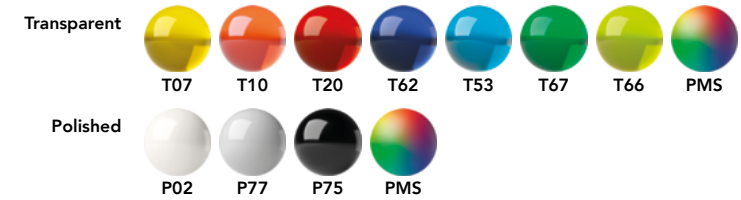

Curved and flat plastic clip

Metal clip

Body