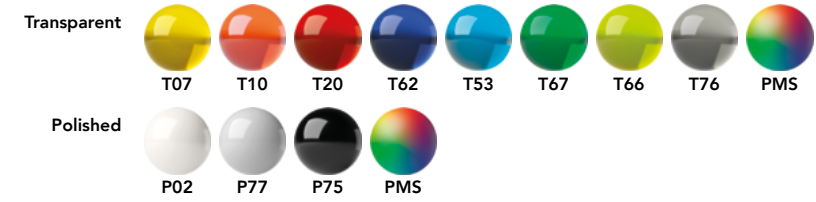

Clip holder (Only with metal clip)