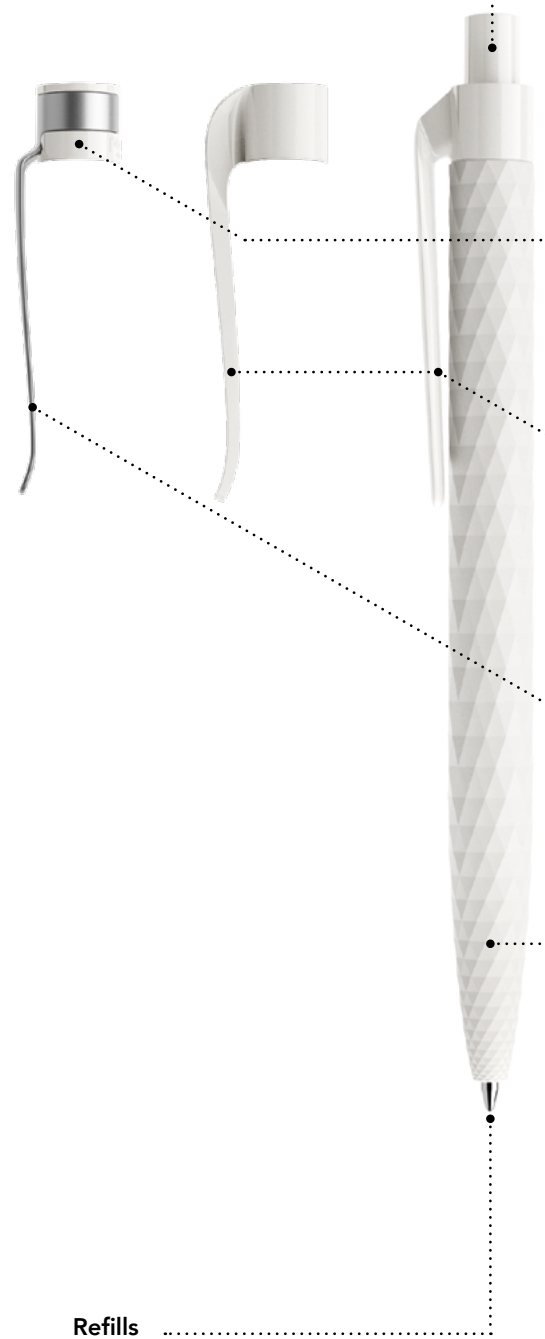

**QR Code's print areas. Each pen can feature only one QR Code.**

		mm	Inch	Print	Notes
A	Curved clip	36 x 7	1,41 x 0,28	2 colours + white layer	-
A1	Flat clip	40 x 7	1,57 x 0,28	2 colours + white layer	-

More info at [prodir.com/cloudpens](http://prodir.com/cloudpens)

Product code

1 2 3 4

Button

Clip holder (Only with metal clip)

Curved and flat plastic clip

Metal clip

Body

1 Writing system

P Push ball pen

2 Body

M Matt  
R Soft touch  
Q Stone

3 Clip

T Transparent  
P Polished  
S Satin finish metal

4 Button

T Transparent  
P Polished  
S Satin finish metal  
C Chrome finish metal

Refills

Standard Floating Ball® lead free 1.0 mm  
All Prodir pens are refillable.

Configure your pen at [prodir.com](http://prodir.com)

**Minimum order quantity**  
500 pens  
For PMS starting from 5.000 pieces