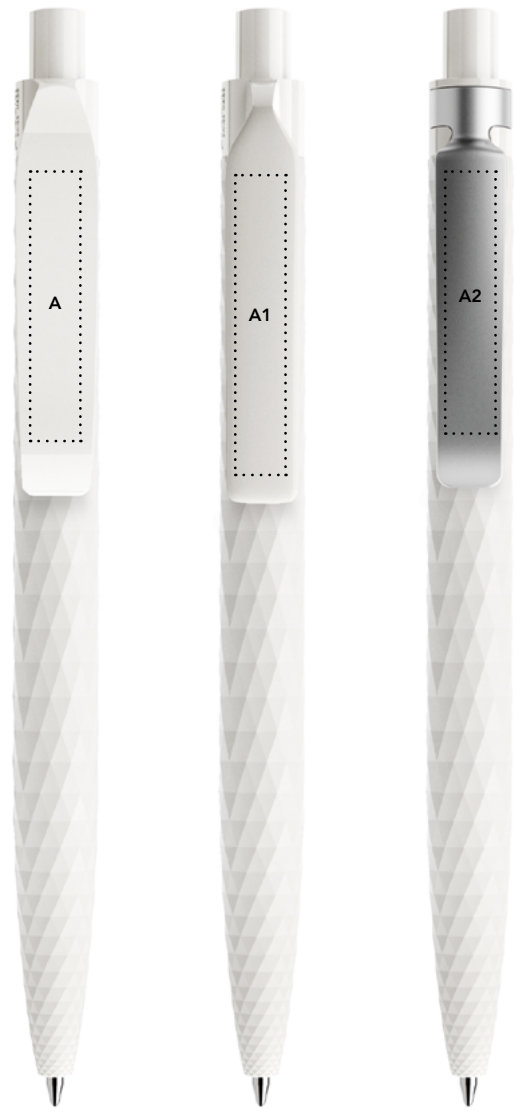

# QS01

Personality pens. Swiss made.

**prodir**®

**Print areas**

		mm	Inch	Print	Notes
A	Curved clip	36 x 7	1,41 x 0,28	6 colours	-
A1	Flat clip	40 x 7	1,57 x 0,28	6 colours	-
A2	Metal clip	35 x 7	1,38 x 0,28	4 colours	Pad printing or laser engraving

**QR Code's print areas. Each pen can feature only one QR Code.**

		mm	Inch	Print	Notes
A	Curved clip	36 x 7	1,41 x 0,28	2 colours + white layer	-
A1	Flat clip	40 x 7	1,57 x 0,28	2 colours + white layer	-

More info at [prodir.com/cloudpens](http://prodir.com/cloudpens)

Product code

1 2 3 4

Button

Clip holder (Only with metal clip)

Curved and flat plastic clip

Metal clip

Body

Refills

Standard Floating Ball® lead free 1.0 mm  
All Prodir pens are refillable.

Configure your pen at [prodir.com](http://prodir.com)

**Minimum order quantity**  
500 pens  
For PMS starting from 5.000 pieces