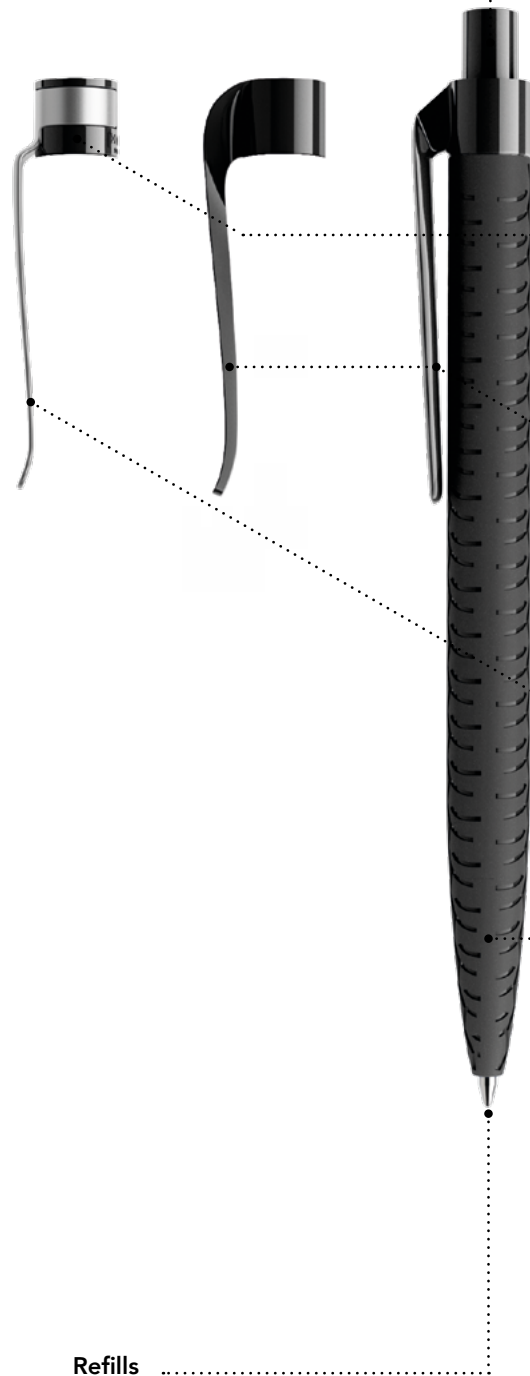

QS03

Personality pens. Swiss made.

prodir®

Print areas

		mm	Inch	Print	Notes
A	Curved clip	36 x 7	1,41 x 0,28	6 colours	-
A1	Flat clip	40 x 7	1,57 x 0,28	6 colours	-
A2	Metal clip	35 x 7	1,38 x 0,28	4 colours	Pad printing or laser engraving

QR Code's print areas. Each pen can feature only one QR Code.

		mm	Inch	Print	Notes
A	Curved clip	36 x 7	1,41 x 0,28	2 colours + white layer	-
A1	Flat clip	40 x 7	1,57 x 0,28	2 colours + white layer	-

More info at prodir.com/cloudpens

Product code

① ② ③ ④

① Writing system
P Push ball pen

② Body
M Matt
R Soft touch

③ Clip
T Transparent
P Polished
S Satin finish metal

④ Button
T Transparent
P Polished
S Satin finish metal
C Chrome finish metal

Button

Clip holder (Only with metal clip)

Curved and flat plastic clip

Metal clip

Body

Refills

Standard Floating Ball® lead free 1.0 mm
All Prodir pens are refillable.

Configure your pen at prodir.com