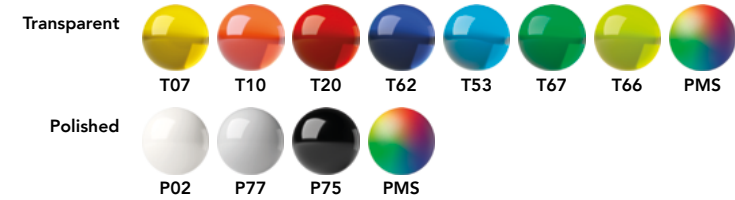

Curved and flat plastic clip

Metal clip

Body

Refills

Standard Floating Ball® lead free 1.0 mm
All Prodir pens are refillable.

Configure your pen at prodir.com

Minimum order quantity
500 pens
For PMS starting from 5.000 pieces

antibacterial

Antibacterial Protection available for all colours and surfaces starting from 5.000 pcs.
Not available for Soft touch, Varnished, Biotic, Shell, Stone and Metal surfaces.