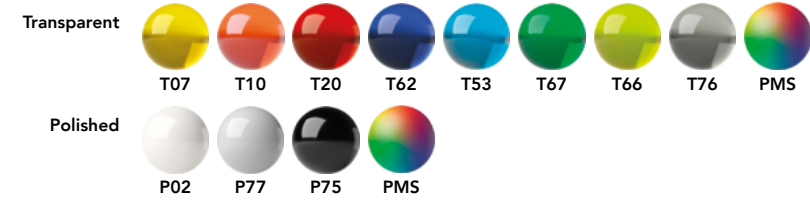

Clip holder (Only with metal clip)