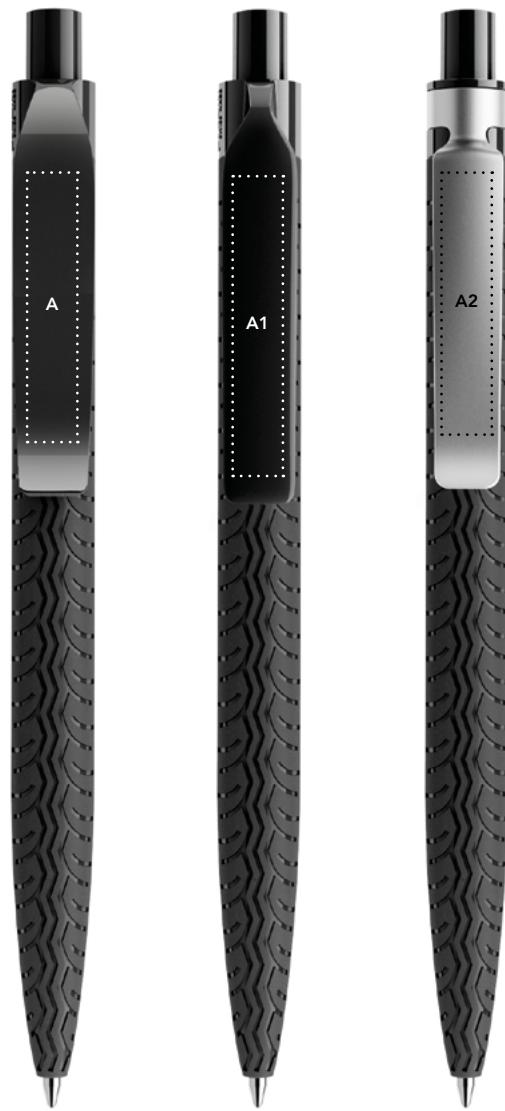

QS03

Personality pens. Swiss made.

prodir®

Print areas

		mm	Inch	Print	Notes
A	Curved clip	36 x 7	1,41 x 0,28	6 colours	-
A1	Flat clip	40 x 7	1,57 x 0,28	6 colours	-
A2	Metal clip	35 x 7	1,38 x 0,28	4 colours	Pad printing or laser engraving

QR Code's print areas. Each pen can feature only one QR Code.

		mm	Inch	Print	Notes
A	Curved clip	36 x 7	1,41 x 0,28	2 colours + white layer	-
A1	Flat clip	40 x 7	1,57 x 0,28	2 colours + white layer	-

More info at prodir.com/cloudpens

Product code

① ② ③ ④

① Writing system
P Push ball pen

② Body
M Matt
R Soft touch

③ Clip
T Transparent
P Polished
S Satin finish metal

④ Button
T Transparent
P Polished
S Satin finish metal
C Chrome finish metal

Button

Clip holder (Only with metal clip)

Curved and flat plastic clip

Metal clip

Body

Refills

Standard Floating Ball® lead free 1.0 mm
All Prodir pens are refillable.

Configure your pen at prodir.com