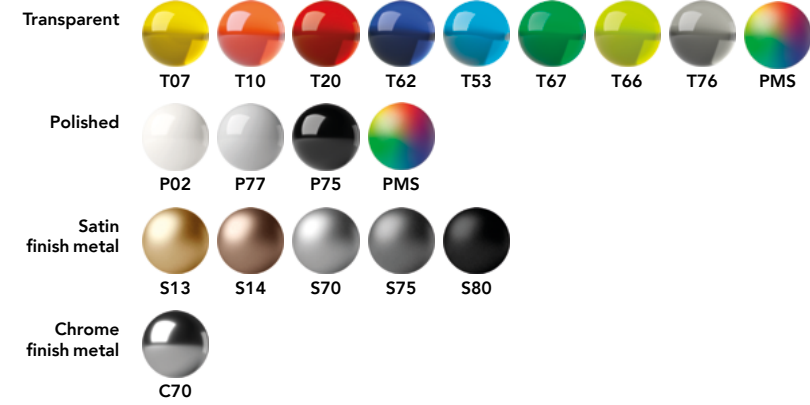

QR Code's print areas. Each pen can feature only one QR Code.

		mm	Inch	Print	Notes
A	Curved clip	36 x 7	1,41 x 0,28	2 colours + white layer	-
A1	Flat clip	40 x 7	1,57 x 0,28	2 colours + white layer	-

More info at prodir.com/cloudpens

Product code

① ② ③ ④

① Writing system
P Push ball pen

② Body
M Matt
R Soft touch

③ Clip
T Transparent
P Polished
S Satin finish metal

④ Button
T Transparent
P Polished
S Satin finish metal
C Chrome finish metal

Button

Clip holder (Only with metal clip)

Curved and flat plastic clip

Metal clip

Body

Refills

Standard Floating Ball® lead free 1.0 mm
All Prodir pens are refillable.

Configure your pen at prodir.com

Minimum order quantity
500 pens
For PMS starting from 5.000 pieces

antibacterial

Antibacterial Protection available for all colours and surfaces starting from 5.000 pcs.
Not available for Soft touch, Varnished, Biotic, Shell, Stone and Metal surfaces.