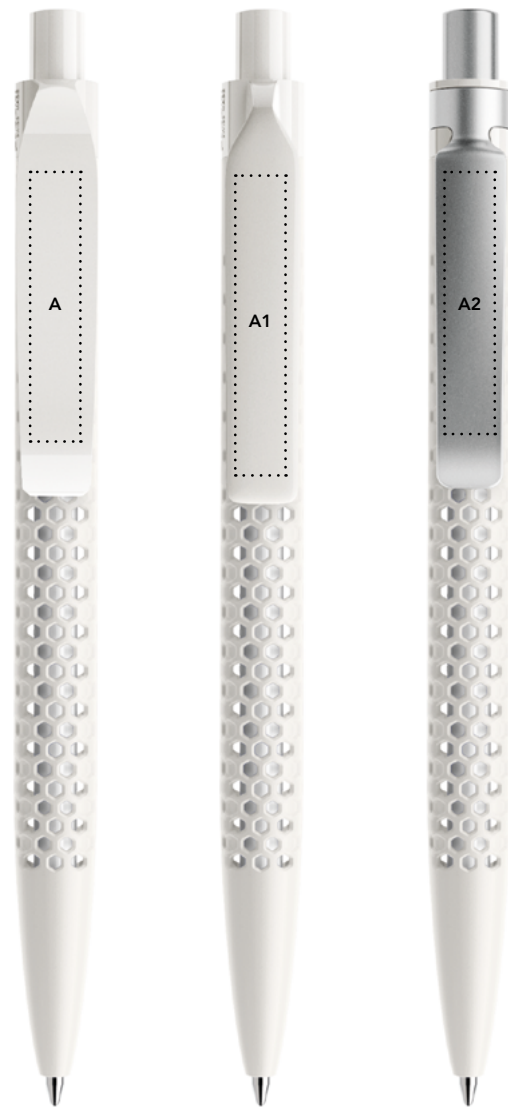

QS40

Personality pens. Swiss made.

prodir®

Print areas

		mm	Inch	Print	Notes
A	Curved clip	36 x 7	1,41 x 0,28	6 colours	-
A1	Flat clip	40 x 7	1,57 x 0,28	6 colours	-
A2	Metal clip	35 x 7	1,38 x 0,28	4 colours	Pad printing or laser engraving

QR Code's print areas. Each pen can feature only one QR Code.

		mm	Inch	Print	Notes
A	Curved clip	36 x 7	1,41 x 0,28	2 colours + white layer	-
A1	Flat clip	40 x 7	1,57 x 0,28	2 colours + white layer	-

More info at prodir.com/cloudpens

Product code

QS40	P	M	T	-	S
	1	2	3		4

1 Writing system

P Push ball pen

2 Body

M Matt
R Soft touch

3 Clip

T Transparent
P Polished
S Satin finish metal

Body

Matt

M02	M07	M10	M20	M62	M58	M67	M66	M77	M75	PMS

Soft touch

R07	R10	R20	R62	R58	R67	R66	R77	R75	PMS

Refills

Standard Floating Ball® lead free 1.0 mm
All Prodir pens are refillable.

Configure your pen at prodir.com