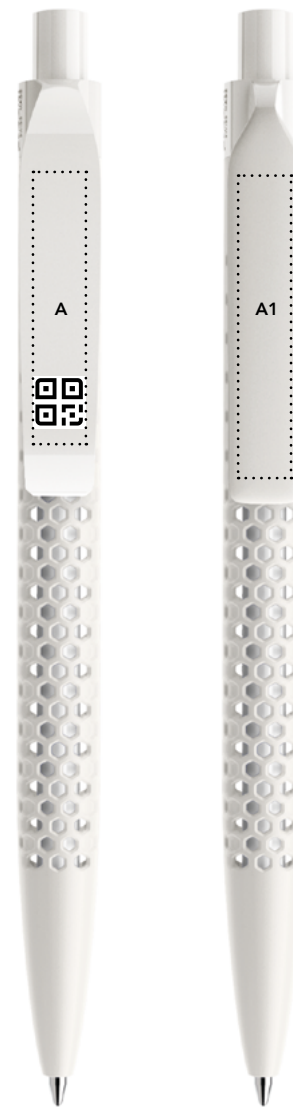

QS40

Personality pens. Swiss made.

prodir®

Print areas

		mm	Inch	Print	Notes
A	Curved clip	36 x 7	1,41 x 0,28	6 colours	-
A1	Flat clip	40 x 7	1,57 x 0,28	6 colours	-
A2	Metal clip	35 x 7	1,38 x 0,28	4 colours	Pad printing or laser engraving

QR Code's print areas. Each pen can feature only one QR Code.

		mm	Inch	Print	Notes
A	Curved clip	36 x 7	1,41 x 0,28	2 colours + white layer	-
A1	Flat clip	40 x 7	1,57 x 0,28	2 colours + white layer	-

More info at prodir.com/cloudpens

Product code

QS40	P	M	T	-	S
	1	2	3		4

1 Writing system

P Push ball pen

2 Body

M Matt
R Soft touch

3 Clip

T Transparent
P Polished
S Satin finish metal

4 Button

T Transparent
P Polished
S Satin finish metal
C Chrome finish metal

Button

Transparent

T07	T10	T20	T62	T53	T67	T66	T76	PMS

Polished

P02	P77	P75	PMS

Satin finish metal