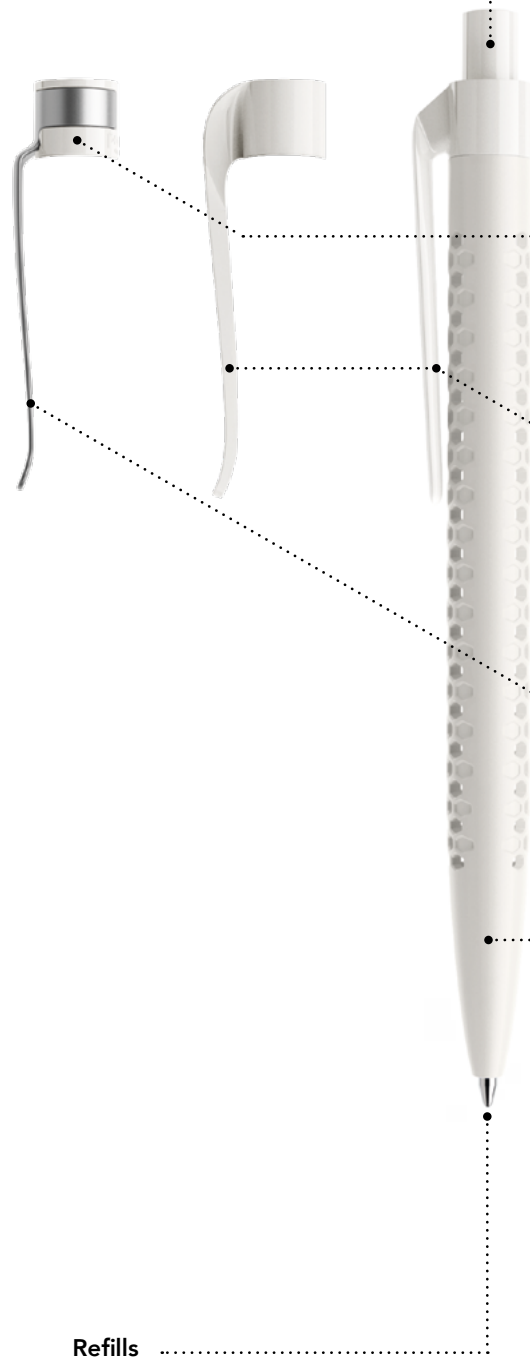

QS40

Personality pens. Swiss made.

prodir®

Print areas

		mm	Inch	Print	Notes
A	Curved clip	36 x 7	1,41 x 0,28	6 colours	-
A1	Flat clip	40 x 7	1,57 x 0,28	6 colours	-
A2	Metal clip	35 x 7	1,38 x 0,28	4 colours	Pad printing or laser engraving

QR Code's print areas. Each pen can feature only one QR Code.

		mm	Inch	Print	Notes
A	Curved clip	36 x 7	1,41 x 0,28	2 colours + white layer	-
A1	Flat clip	40 x 7	1,57 x 0,28	2 colours + white layer	-

More info at prodir.com/cloudpens

Product code

QS40	P	M	T	-	S
	1	2	3		4

1 Writing system

P Push ball pen

2 Body

M Matt
R Soft touch

3 Clip

T Transparent
P Polished
S Satin finish metal